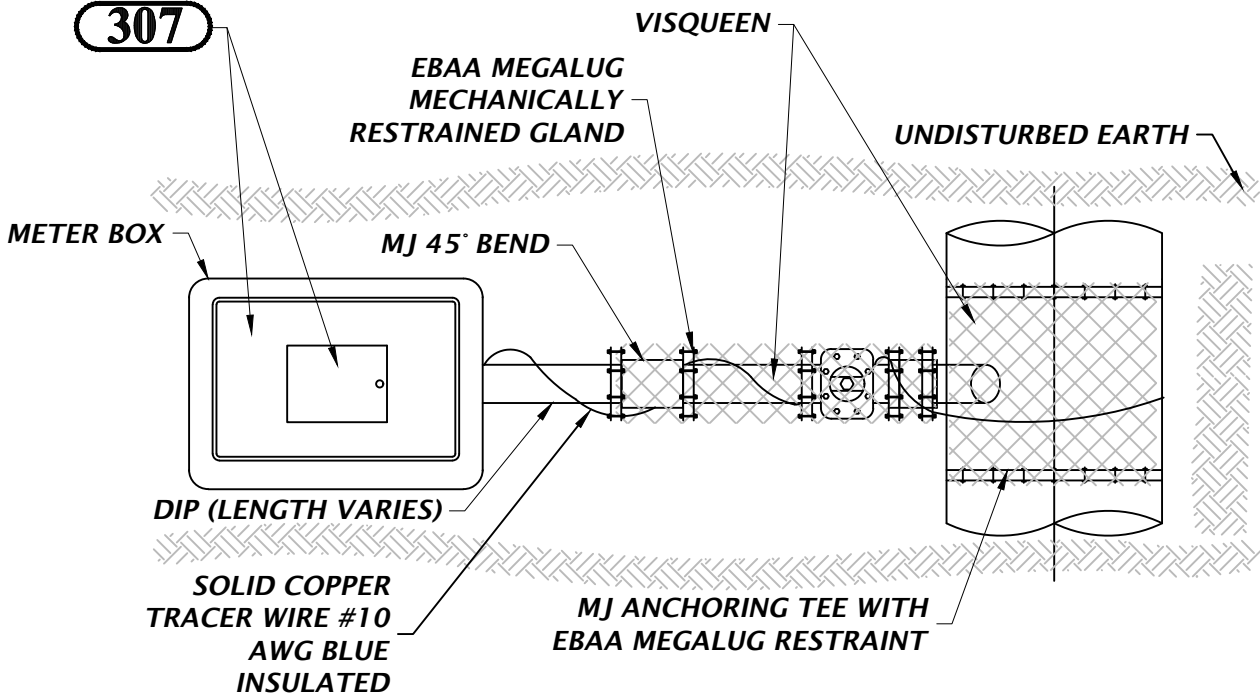

307

KEYED NOTE(S):

- ① CONNECT TRACER WIRES FROM MAIN TO SERVICE WITH PRO-LINE TRACER-LOCK CONNECTORS. PART # TL-LUG-SS.
- ② PROVIDE ENOUGH TRACER WIRE SO IT CAN EXTEND AT LEAST 8-INCHES ABOVE METER BOX.

106

**2" AND 3" BLOW OFF
ASSEMBLY
NTS**