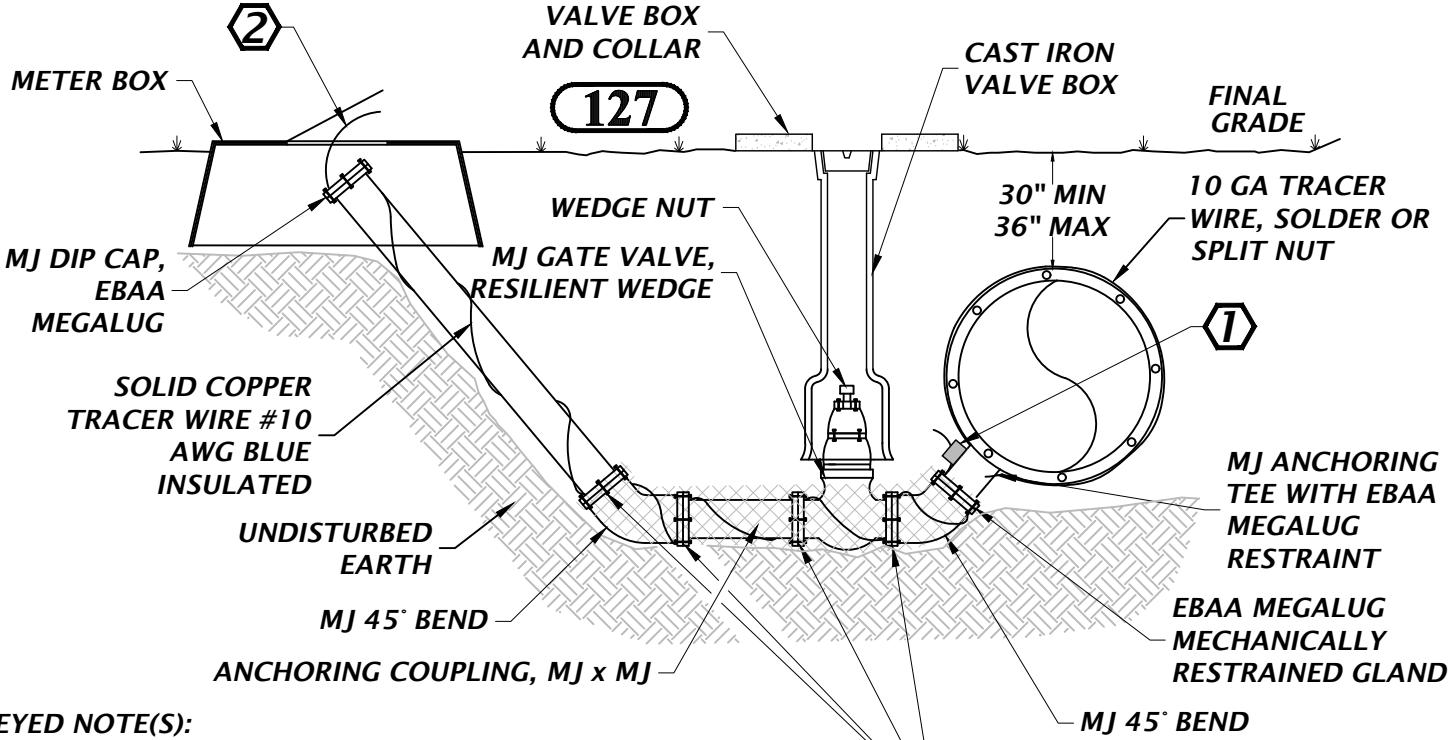

307

KEYED NOTE(S):

- ① CONNECT TRACER WIRES FROM MAIN TO SERVICE WITH PRO-LINE TRACER-LOCK CONNECTORS. PART # TL-LUG-SS.
- ② PROVIDE ENOUGH TRACER WIRE SO IT CAN EXTEND AT LEAST 8-INCHES ABOVE METER BOX.

106

**2" AND 3" BLOW OFF
ASSEMBLY
NTS**