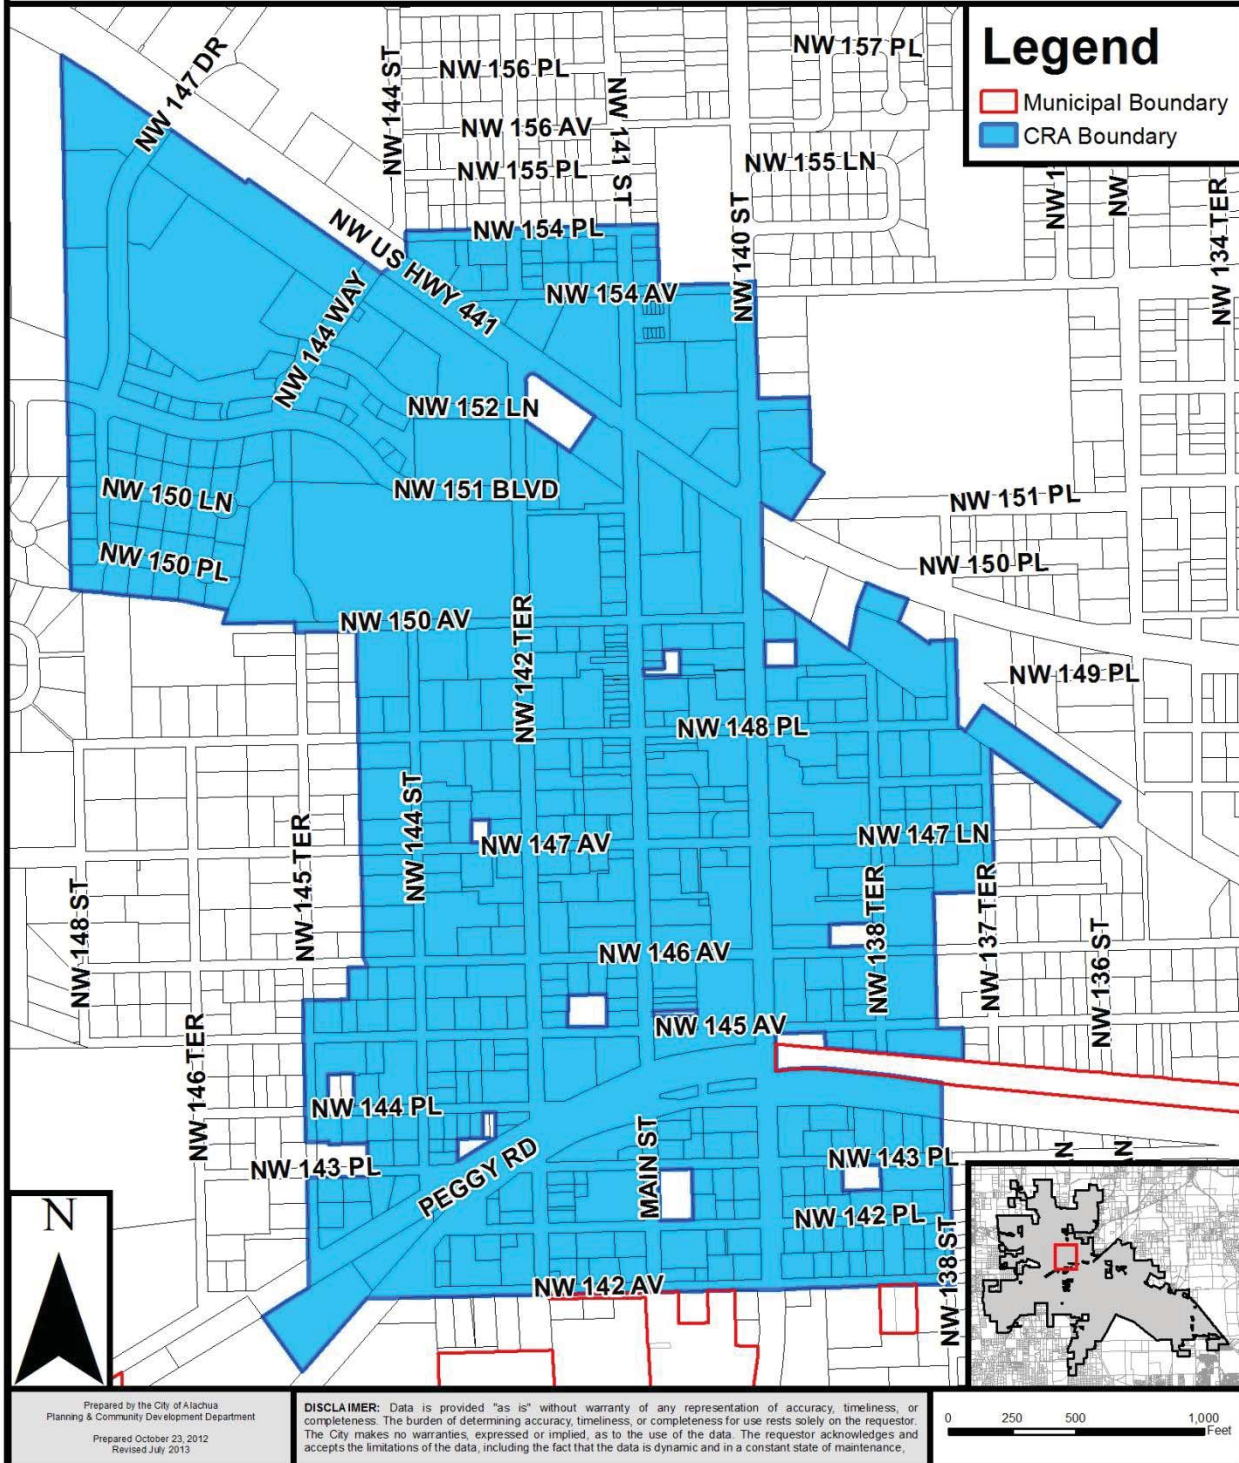

# City of Alachua Community Redevelopment Area

Total Acreage: 256 acres